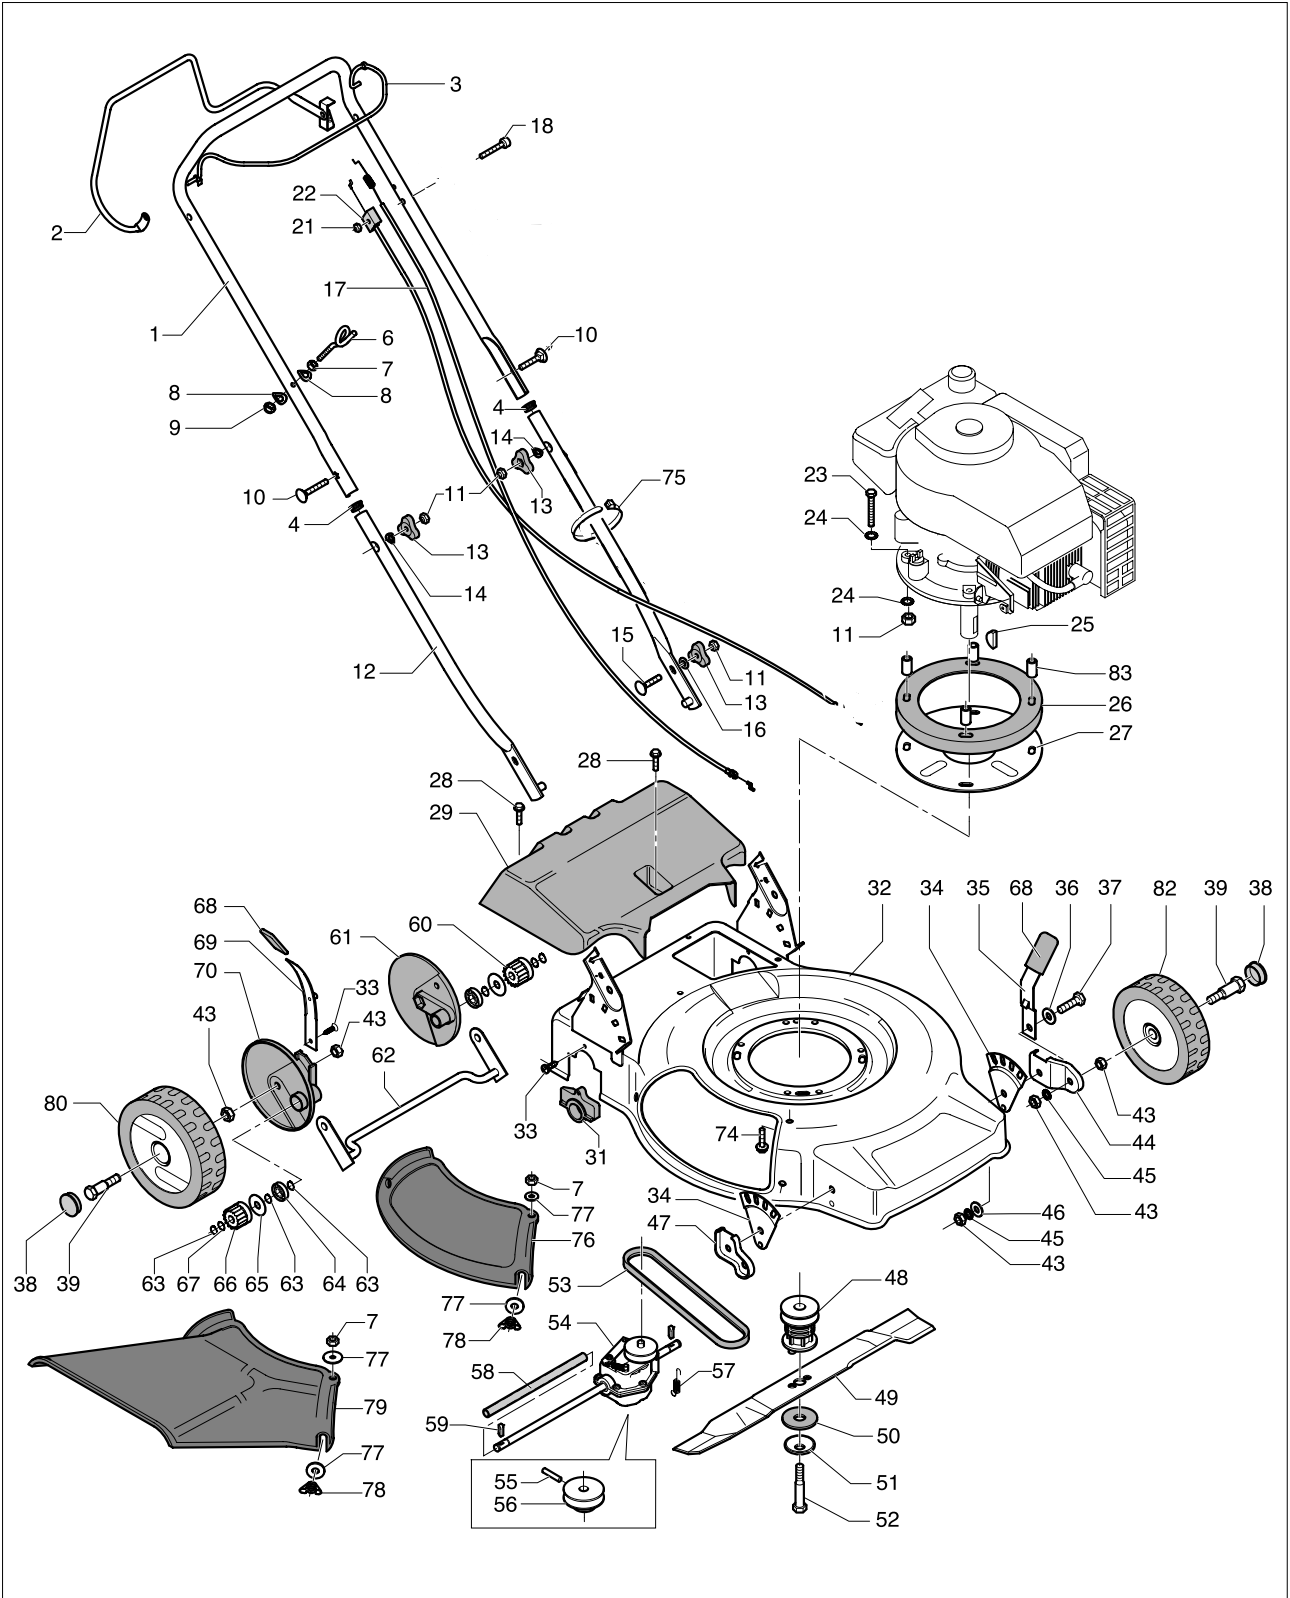

brand	PARTNER

date	APR/03	SHEET 1/3

Model

P 4050 SD BIO

Product number

983878130